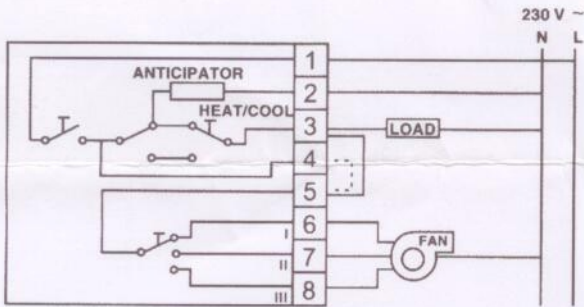

# Room Temperature Controller

T6373B1064

LINK 4 & 5 FOR FAN CONTINUOUS, 3 & 5 FOR FAN AUTOMATIC (CYCLED)